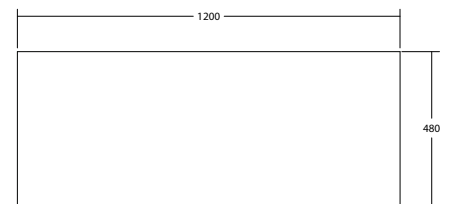

SPECIFICATIONS

Timber:
Cabinet or Benchtop

Light Oak

Mid Oak

Walnut

Colour Cabinet Finishes:

* not available on curved variety

Safin White

Dimensions: 1200mm x 480mm x 420mm

Material: Cabinet: Timber laminate or 2pac paint

Drawers: Soft close drawer

Waste Supplied: Yes, with a 40mm micro trap

Assembly: Cabinet with mounting bracket

Handle: Bevelled finger pull

Dimensions are shown in millimetres. Due to the handcrafted nature of Omvivo products measurements are subject to a +/- 5mm manufacturing tolerance.