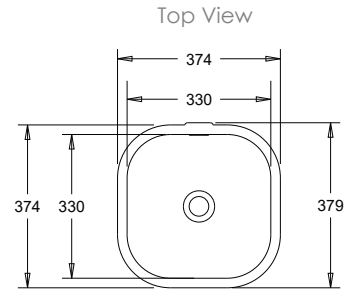

Finishes:

Material:	Matt Solid surface
Overflow:	Yes
Tap Holes:	No
Waste Size:	32mm
Waste Supplied:	Yes - 32/40mm with pop up waste and white solid surface plug
Weight:	5.5kg
Bowl Capacity:	8L

Side View

Smooth Square

SPECIFICATIONS

Finishes:

- Material: Matt Solid surface
- Overflow: Yes
- Tap Holes: No
- Waste Size: 32mm
- Waste Supplied: Yes - 32/40mm with pop up waste and white solid surface plug
- Weight: 4.6kg
- Bowl Capacity: 6L

Rectangle

SPECIFICATIONS

Finishes:

- Material: Matt Solid surface
- Overflow: Yes
- Tap Holes: No
- Waste Size: 32mm
- Waste Supplied: Yes - 32/40mm with pop up waste and white solid surface plug
- Weight: 7.7kg
- Bowl Capacity: 10L

Stadium

SPECIFICATIONS

Finishes:

- Material: Matt Solid surface
- Overflow: Yes
- Tap Holes: No
- Waste Size: 32mm
- Waste Supplied: Yes - 32/40mm with pop up waste and white solid surface plug
- Weight: 6.7kg
- Bowl Capacity: 9L