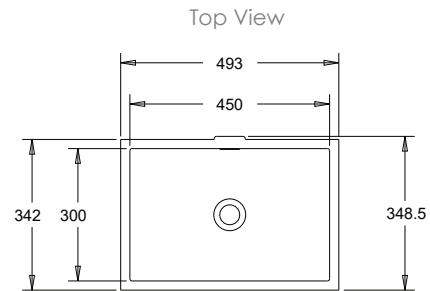

Finishes:

Material:	Matt Solid surface
Overflow:	Yes
Tap Holes:	No
Waste Size:	32mm
Waste Supplied:	Yes - 32/40mm with pop up waste and white solid surface plug
Weight:	5.5kg
Bowl Capacity:	8L

Side View

Smooth Square

SPECIFICATIONS

Finishes:

- Material: Matt Solid surface
- Overflow: Yes
- Tap Holes: No
- Waste Size: 32mm
- Waste Supplied: Yes - 32/40mm with pop up waste and white solid surface plug
- Weight: 4.6kg
- Bowl Capacity: 6L

Rectangle

SPECIFICATIONS

Finishes:

- Material: Matt Solid surface
- Overflow: Yes
- Tap Holes: No
- Waste Size: 32mm
- Waste Supplied: Yes - 32/40mm with pop up waste and white solid surface plug
- Weight: 7.7kg
- Bowl Capacity: 10L

Stadium

SPECIFICATIONS

Finishes:

- Material: Matt Solid surface
- Overflow: Yes
- Tap Holes: No
- Waste Size: 32mm
- Waste Supplied: Yes - 32/40mm with pop up waste and white solid surface plug
- Weight: 6.7kg
- Bowl Capacity: 9L