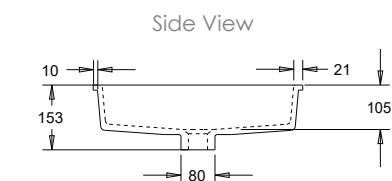

Smooth Square

SPECIFICATIONS

Finishes:

- Material: Matt Solid surface
- Overflow: Yes
- Tap Holes: No
- Waste Size: 32mm
- Waste Supplied: Yes - 32/40mm with pop up waste and white solid surface plug
- Weight: 4.6kg
- Bowl Capacity: 6L

Rectangle

SPECIFICATIONS

Finishes:

- Material: Matt Solid surface
- Overflow: Yes
- Tap Holes: No
- Waste Size: 32mm
- Waste Supplied: Yes - 32/40mm with pop up waste and white solid surface plug
- Weight: 7.7kg
- Bowl Capacity: 10L

Stadium

SPECIFICATIONS

Finishes:

- Material: Matt Solid surface
- Overflow: Yes
- Tap Holes: No
- Waste Size: 32mm
- Waste Supplied: Yes - 32/40mm with pop up waste and white solid surface plug
- Weight: 6.7kg
- Bowl Capacity: 9L

Dimensions are shown in millimetres. Due to the handcrafted nature of Omvivo products measurements are subject to a +/- 5mm manufacturing tolerance.

Cabinet selection:

Undermount basins can be paired with a Ritmo vanity, in centred, offset left/right or double basin configurations. Please refer to the table below for sizes of vanities and bowl configurations.