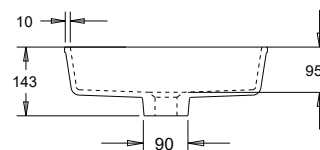

Finishes:

Material:	Matt Solid surface
Overflow:	Yes
Tap Holes:	No
Waste Size:	32mm
Waste Supplied:	Yes - 32/40mm with pop up waste and white solid surface plug
Weight:	5.5kg
Bowl Capacity:	8L

Side View

Smooth Square

SPECIFICATIONS

Finishes:

- Material: Matt Solid surface
- Overflow: Yes
- Tap Holes: No
- Waste Size: 32mm
- Waste Supplied: Yes - 32/40mm with pop up waste and white solid surface plug
- Weight: 4.6kg
- Bowl Capacity: 6L

Rectangle

SPECIFICATIONS

Finishes:

- Material: Matt Solid surface
- Overflow: Yes
- Tap Holes: No
- Waste Size: 32mm
- Waste Supplied: Yes - 32/40mm with pop up waste and white solid surface plug
- Weight: 7.7kg
- Bowl Capacity: 10L

Stadium

SPECIFICATIONS

Finishes:

- Material: Matt Solid surface
- Overflow: Yes
- Tap Holes: No
- Waste Size: 32mm
- Waste Supplied: Yes - 32/40mm with pop up waste and white solid surface plug
- Weight: 6.7kg
- Bowl Capacity: 9L