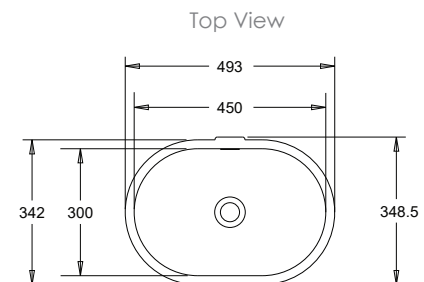

Smooth Square

SPECIFICATIONS

Finishes:

- Material: Matt Solid surface
- Overflow: Yes
- Tap Holes: No
- Waste Size: 32mm
- Waste Supplied: Yes - 32/40mm with pop up waste and white solid surface plug
- Weight: 4.6kg
- Bowl Capacity: 6L

Rectangle

SPECIFICATIONS

Finishes:

- Material: Matt Solid surface
- Overflow: Yes
- Tap Holes: No
- Waste Size: 32mm
- Waste Supplied: Yes - 32/40mm with pop up waste and white solid surface plug
- Weight: 7.7kg
- Bowl Capacity: 10L

Stadium

SPECIFICATIONS

Finishes:

- Material: Matt Solid surface
- Overflow: Yes
- Tap Holes: No
- Waste Size: 32mm
- Waste Supplied: Yes - 32/40mm with pop up waste and white solid surface plug
- Weight: 6.7kg
- Bowl Capacity: 9L

Dimensions are shown in millimetres. Due to the handcrafted nature of Omvivo products measurements are subject to a +/- 5mm manufacturing tolerance.

Cabinet selection:

Undermount basins can be paired with a Ritmo vanity, in centred, offset left/right or double basin configurations. Please refer to the table below for sizes of vanities and bowl configurations.