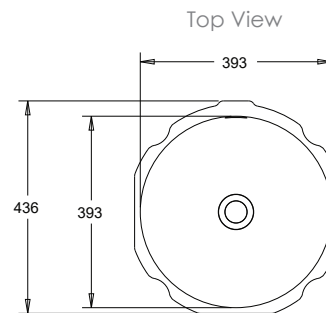

Finishes:

Material:	Matt Solid surface
Overflow:	Yes
Tap Holes:	No
Waste Size:	32mm
Waste Supplied:	Yes - 32/40mm with pop up waste and white solid surface plug
Weight:	5.5kg
Bowl Capacity:	8L

Side View

Smooth Square

SPECIFICATIONS

Finishes:

- Material: Matt Solid surface
- Overflow: Yes
- Tap Holes: No
- Waste Size: 32mm
- Waste Supplied: Yes - 32/40mm with pop up waste and white solid surface plug
- Weight: 4.6kg
- Bowl Capacity: 6L

Rectangle

SPECIFICATIONS

Finishes:

- Material: Matt Solid surface
- Overflow: Yes
- Tap Holes: No
- Waste Size: 32mm
- Waste Supplied: Yes - 32/40mm with pop up waste and white solid surface plug
- Weight: 7.7kg
- Bowl Capacity: 10L

Stadium

SPECIFICATIONS

Finishes:

- Material: Matt Solid surface
- Overflow: Yes
- Tap Holes: No
- Waste Size: 32mm
- Waste Supplied: Yes - 32/40mm with pop up waste and white solid surface plug
- Weight: 6.7kg
- Bowl Capacity: 9L