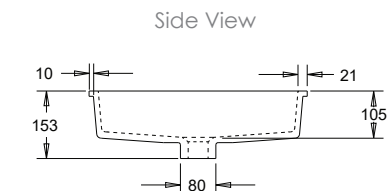

Smooth Square

SPECIFICATIONS

Finishes:

- Material: Matt Solid surface
- Overflow: Yes
- Tap Holes: No
- Waste Size: 32mm
- Waste Supplied: Yes - 32/40mm with pop up waste and white solid surface plug
- Weight: 4.6kg
- Bowl Capacity: 6L

Rectangle

SPECIFICATIONS

Finishes:

- Material: Matt Solid surface
- Overflow: Yes
- Tap Holes: No
- Waste Size: 32mm
- Waste Supplied: Yes - 32/40mm with pop up waste and white solid surface plug
- Weight: 7.7kg
- Bowl Capacity: 10L

Stadium

SPECIFICATIONS

Finishes:

- Material: Matt Solid surface
- Overflow: Yes
- Tap Holes: No
- Waste Size: 32mm
- Waste Supplied: Yes - 32/40mm with pop up waste and white solid surface plug
- Weight: 6.7kg
- Bowl Capacity: 9L

Dimensions are shown in millimetres. Due to the handcrafted nature of Omvivo products measurements are subject to a +/- 5mm manufacturing tolerance.

Cabinet selection:

Undermount basins can be paired with a Ritmo vanity, in centred, offset left/right or double basin configurations. Please refer to the table below for sizes of vanities and bowl configurations.