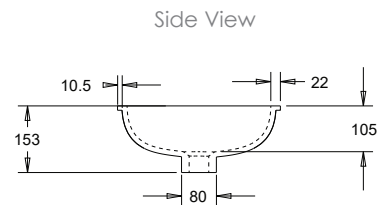

Sub Undermount Features

- Matt White
- Overflow
- Includes white solid surface plug

Dimensions are shown in millimetres. Due to the handcrafted nature of Omvivo products measurements are subject to a +/- 5mm manufacturing tolerance.

Smooth Square

SPECIFICATIONS

Finishes:

- Material: Matt Solid surface
- Overflow: Yes
- Tap Holes: No
- Waste Size: 32mm
- Waste Supplied: Yes - 32/40mm with pop up waste and white solid surface plug
- Weight: 4.6kg
- Bowl Capacity: 6L

Rectangle

SPECIFICATIONS

Finishes:

- Material: Matt Solid surface
- Overflow: Yes
- Tap Holes: No
- Waste Size: 32mm
- Waste Supplied: Yes - 32/40mm with pop up waste and white solid surface plug
- Weight: 7.7kg
- Bowl Capacity: 10L

Stadium

SPECIFICATIONS

Finishes:

- Material: Matt Solid surface
- Overflow: Yes
- Tap Holes: No
- Waste Size: 32mm
- Waste Supplied: Yes - 32/40mm with pop up waste and white solid surface plug
- Weight: 6.7kg
- Bowl Capacity: 9L