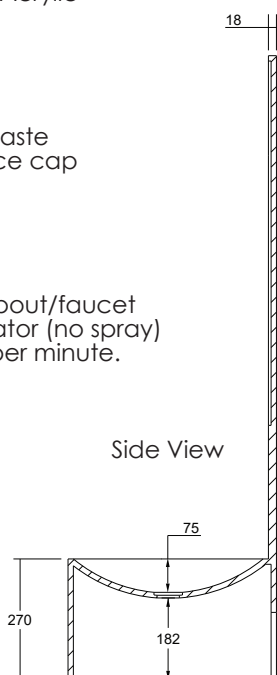

### Finishes:

White

Cloud (D)

Aria Carrara (P)

Terrazzo (P)

D: Deluxe  
P: Premium

- Material:** Matt Solid surface - 100% Acrylic
- Overflow:** No
- Tap Hole Availability:** Yes
- Waste:** Supplied with 32-40mm waste with matching solid surface cap
- Weight:** Basin 25.5kg, Mirror 5kg
- Bowl Capacity:** 5.7L
- Faucet Details:** For best results, select a spout/faucet with a cascade style aerator (no spray) that uses approx. 5 litres per minute.

Top View

Side View

Front View

Dimensions are shown in millimetres. Due to the handcrafted nature of Omvivo products measurements are subject to a +/- 5mm manufacturing tolerance.