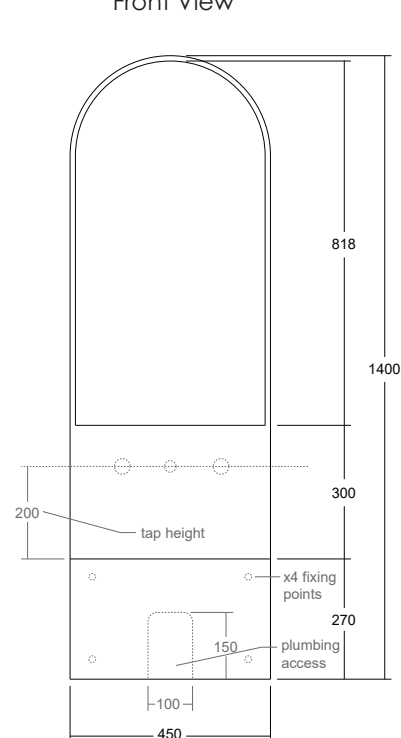

## SPECIFICATIONS

### Finishes:

White

Cloud (D)

Aria Carrara (P)

Terrazzo (P)

D: Deluxe  
P: Premium

- Material:** Matt Solid surface - 100% Acrylic
- Overflow:** No
- Tap Hole Availability:** Yes
- Waste:** Supplied with 32-40mm waste with matching solid surface cap
- Weight:** Basin 25.5kg, Mirror 5kg
- Bowl Capacity:** 5.7L
- Faucet Details:** For best results, select a spout/faucet with a cascade style aerator (no spray) that uses approx. 5 litres per minute.

Top View

Side View

Front View

Dimensions are shown in millimetres. Due to the handcrafted nature of Omvivo products measurements are subject to a +/- 5mm manufacturing tolerance.