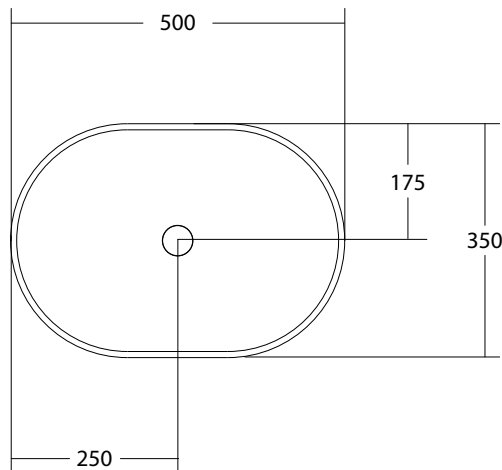

The Venice 500 stadium counter-top basin is an elegant sculptural piece with smooth flowing lines and is the ultimate statement for the classic contemporary bathroom. Manufactured from solid surface it has a smooth matt finish that is exceptionally hard wearing and durable. Venice 500 is designed to be bench mounted. It is supplied with a white solid surface pop up plug and waste.

In Australia, the Venice collection is available exclusively through Reece Bathrooms.

SPECIFICATIONS

Finishes:	 Matt White
Softskin Finish:	Available, refer to Softskin Finishes document
Dimensions:	500mm x 350mm x 130mm
Material:	Solid surface
Overflow:	No
Waste Size:	32mm
Waste Supplied:	Yes - 32/40mm With solid surface plug and pop-up waste
Weight:	5kg
Bowl Capacity:	11L

Dimensions are shown in millimetres. Due to the handcrafted nature of Omvivo products measurements are subject to a +/- 5mm manufacturing tolerance.