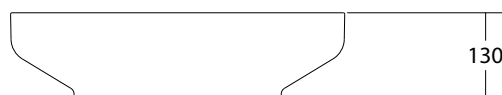

The Venice 500 stadium counter-top basin is an elegant sculptural piece with smooth flowing lines and is the ultimate statement for the classic contemporary bathroom. Manufactured from solid surface it has a smooth matt finish that is exceptionally hard wearing and durable. Venice 500 is designed to be bench mounted. It is supplied with a white solid surface pop up plug and waste.

In Australia, the Venice collection is available exclusively through Reece Bathrooms.

SPECIFICATIONS

Finishes:	 Matt White
Softskin Finish:	Available, refer to Softskin Finishes document
Dimensions:	500mm x 350mm x 130mm
Material:	Solid surface
Overflow:	No
Waste Size:	32mm
Waste Supplied:	Yes - 32/40mm With solid surface plug and pop-up waste
Weight:	5kg
Bowl Capacity:	11L

Dimensions are shown in millimetres. Due to the handcrafted nature of Omvivo products measurements are subject to a +/- 5mm manufacturing tolerance.