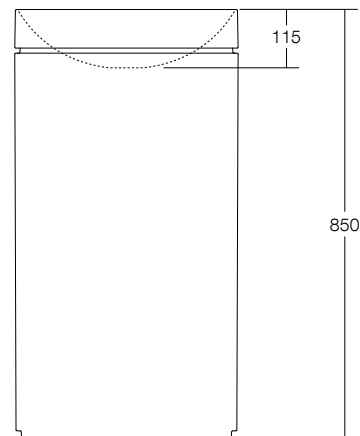

SPECIFICATIONS

Finishes:

Matt White

Softskin Finish:

Available, refer to Softskin Finishes document

Dimensions:

440mm x 76mm (basin), 850mm H Pedestal

Material:

Solid surface

Overflow:

Yes

Tap Holes:

0

Waste Size:

32mm

Waste Supplied:

Yes - 32/40mm - with chrome pop-up waste (white solid surface plug option available)

Weight:

8kg (Mono) 50kg (Pedestal complete)

Bowl Capacity:

5.4L

Dimensions are shown in millimetres. Due to the handcrafted nature of Omvivo products measurements are subject to a +/- 5mm manufacturing tolerance.