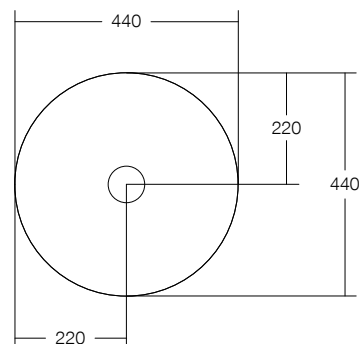

SPECIFICATIONS

Finishes:

Matt White

Softskin Finish:

Available, refer to Softskin Finishes document

Dimensions:

440mm x 76mm (basin), 850mm H Pedestal

Material:

Solid surface

Overflow:

Yes

Tap Holes:

0

Waste Size:

32mm

Waste Supplied:

Yes - 32/40mm - with chrome pop-up waste (white solid surface plug option available)

Weight:

8kg (Mono) 50kg (Pedestal complete)

Bowl Capacity:

5.4L

Dimensions are shown in millimetres. Due to the handcrafted nature of Omvivo products measurements are subject to a +/- 5mm manufacturing tolerance.