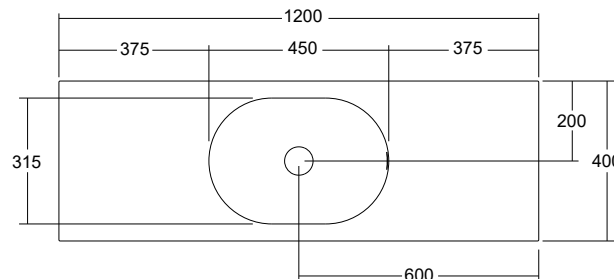

Waste Size: 32mm

Waste Supplied: Yes - 32/40mm - with chrome pop-up waste (white solid surface plug available)

Weight: 16kg

Bowl Capacity: 7.1L

Dimensions are shown in millimetres. Due to the handcrafted nature of Omvivo products measurements are subject to a +/- 5mm manufacturing tolerance.

Overflow: Yes

Tap Holes: 0 or 1

Waste Size: 32mm

Waste Supplied: Yes - 32/40mm - with chrome pop-up waste (white solid surface plug available)

Weight: 23kg

Bowl Capacity: 7.1L

SPECIFICATIONS - ARKI 1500 DOUBLE

Finishes:

Matt White

Softskin Finish: Available refer to Softskin Finishes document

Dimensions: 1500mm x 400mm x 135mm

Designer: Omvivo with Hecker Guthrie

Material: Solid surface

Overflow: Yes

Tap Holes: 0 or 2

Waste Size: 32mm

Waste Supplied: Yes - 32/40mm - with chrome pop-up waste (white solid surface plug available)

Weight: 30kg

Bowl Capacity: 7.1L x 2

Dimensions are shown in millimetres. Due to the handcrafted nature of Omvivo products measurements are subject to a +/- 5mm manufacturing tolerance.