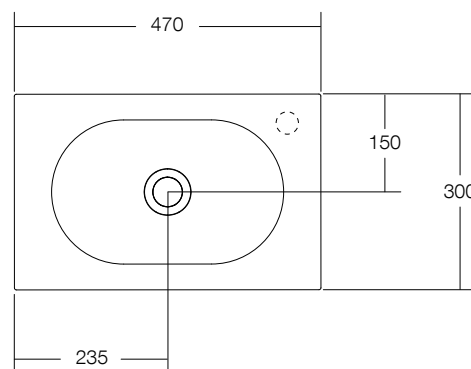

Tap Holes: 0 or 1 (Right hand tap hole)

Waste Size: 32mm

Waste Supplied: Yes - 32/40mm - with chrome pop-up waste (white solid surface plug available)

Weight: 8kg

Bowl Capacity: 3.8L

Dimensions are shown in millimetres. Due to the handcrafted nature of Omvivo products measurements are subject to a +/- 5mm manufacturing tolerance.

Tap Holes: 0 or 1 (Right hand tap hole)

Waste Size: 32mm

Waste Supplied: Yes - 32/40mm - with chrome pop-up waste (white solid surface plug available)

Weight: 14kg

Bowl Capacity: 7.4L

SPECIFICATIONS - ARKI 900

Waste Size: 32mm

Waste Supplied: Yes - 32/40mm - with chrome pop-up waste (white solid surface plug available)

Weight: 16kg

Bowl Capacity: 7.1L

Dimensions are shown in millimetres. Due to the handcrafted nature of Omvivo products measurements are subject to a +/- 5mm manufacturing tolerance.

Waste Size: 32mm

Waste Supplied: Yes - 32/40mm - with chrome pop-up waste (white solid surface plug available)

Weight: 30kg

Bowl Capacity: 7.1L x 2

Dimensions are shown in millimetres. Due to the handcrafted nature of Omvivo products measurements are subject to a +/- 5mm manufacturing tolerance.