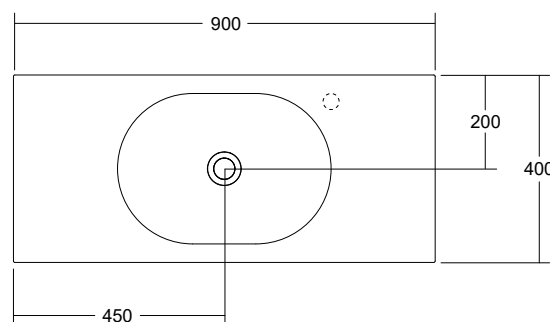

Tap Holes: 0 or 1 (Right hand tap hole)

Waste Size: 32mm

Waste Supplied: Yes - 32/40mm - with chrome pop-up waste (white solid surface plug available)

Weight: 14kg

Bowl Capacity: 7.4L

SPECIFICATIONS - ARKI 900

Finishes:

Matt White

Softskin Finish: Available, refer to Softskin Finishes document

Dimensions: 900mm x 400mm x 133mm

Designer: Omvivo with Hecker Guthrie

Material: Solid surface

Overflow: Yes

Tap Holes: 0 or 1 (Right hand tap hole)

Waste Size: 32mm

Waste Supplied: Yes - 32/40mm - with chrome pop-up waste (white solid surface plug available)

Weight: 16kg

Bowl Capacity: 7.1L

Dimensions are shown in millimetres. Due to the handcrafted nature of Omvivo products measurements are subject to a +/- 5mm manufacturing tolerance.

Waste Size: 32mm

Waste Supplied: Yes - 32/40mm - with chrome pop-up waste (white solid surface plug available)

Weight: 30kg

Bowl Capacity: 7.1L x 2

Dimensions are shown in millimetres. Due to the handcrafted nature of Omvivo products measurements are subject to a +/- 5mm manufacturing tolerance.