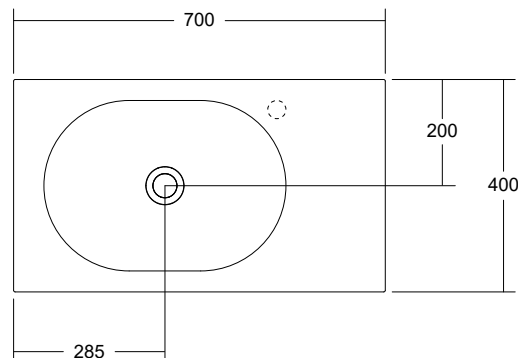

Tap Holes: 0 or 1 (Right hand tap hole)

Waste Size: 32mm

Waste Supplied: Yes - 32/40mm - with chrome pop-up waste (white solid surface plug available)

Weight: 8kg

Bowl Capacity: 3.8L

Dimensions are shown in millimetres. Due to the handcrafted nature of Omvivo products measurements are subject to a +/- 5mm manufacturing tolerance.

Tap Holes: 0 or 1 (Right hand tap hole)

Waste Size: 32mm

Waste Supplied: Yes - 32/40mm - with chrome pop-up waste (white solid surface plug available)

Weight: 14kg

Bowl Capacity: 7.4L

SPECIFICATIONS - ARKI 900

Waste Size: 32mm

Waste Supplied: Yes - 32/40mm - with chrome pop-up waste (white solid surface plug available)

Weight: 16kg

Bowl Capacity: 7.1L

Dimensions are shown in millimetres. Due to the handcrafted nature of Omvivo products measurements are subject to a +/- 5mm manufacturing tolerance.

Waste Size: 32mm

Waste Supplied: Yes - 32/40mm - with chrome pop-up waste (white solid surface plug available)

Weight: 30kg

Bowl Capacity: 7.1L x 2

Dimensions are shown in millimetres. Due to the handcrafted nature of Omvivo products measurements are subject to a +/- 5mm manufacturing tolerance.