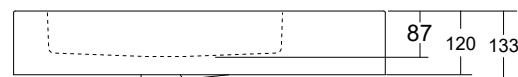

Tap Holes: 0 or 1 (Right hand tap hole)

Waste Size: 32mm

Waste Supplied: Yes - 32/40mm - with chrome pop-up waste (white solid surface plug available)

Weight: 8kg

Bowl Capacity: 3.8L

Dimensions are shown in millimetres. Due to the handcrafted nature of Omvivo products measurements are subject to a +/- 5mm manufacturing tolerance.

SPECIFICATIONS - ARKI 700

Finishes:

Matt White

Softskin Finish: Available, refer to Softskin Finishes document

Dimensions: 700mm x 400mm x 133mm

Designer: Omvivo with Hecker Guthrie

Material: Solid surface

Overflow: Yes

Tap Holes: 0 or 1 (Right hand tap hole)

Waste Size: 32mm

Waste Supplied: Yes - 32/40mm - with chrome pop-up waste (white solid surface plug available)

Weight: 14kg

Bowl Capacity: 7.4L

SPECIFICATIONS - ARKI 900

Waste Size: 32mm

Waste Supplied: Yes - 32/40mm - with chrome pop-up waste (white solid surface plug available)

Weight: 16kg

Bowl Capacity: 7.1L

Dimensions are shown in millimetres. Due to the handcrafted nature of Omvivo products measurements are subject to a +/- 5mm manufacturing tolerance.