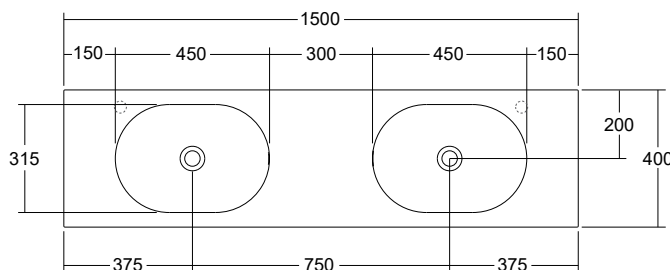

Waste Size: 32mm

Waste Supplied: Yes - 32/40mm - with chrome pop-up waste (white solid surface plug available)

Weight: 16kg

Bowl Capacity: 7.1L

Dimensions are shown in millimetres. Due to the handcrafted nature of Omvivo products measurements are subject to a +/- 5mm manufacturing tolerance.

Overflow: Yes

Tap Holes: 0 or 1

Waste Size: 32mm

Waste Supplied: Yes - 32/40mm - with chrome pop-up waste (white solid surface plug available)

Weight: 23kg

Bowl Capacity: 7.1L

SPECIFICATIONS - ARKI 1500 DOUBLE

Finishes:

Matt White

Softskin Finish: Available refer to Softskin Finishes document

Dimensions: 1500mm x 400mm x 135mm

Designer: Omvivo with Hecker Guthrie

Material: Solid surface

Overflow: Yes

Tap Holes: 0 or 2

Waste Size: 32mm

Waste Supplied: Yes - 32/40mm - with chrome pop-up waste (white solid surface plug available)

Weight: 30kg

Bowl Capacity: 7.1L x 2

Dimensions are shown in millimetres. Due to the handcrafted nature of Omvivo products measurements are subject to a +/- 5mm manufacturing tolerance.