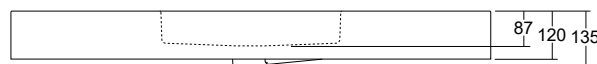

Overflow: Yes

Tap Holes: 0 or 1

Waste Size: 32mm

Waste Supplied: Yes - 32/40mm - with chrome pop-up waste (white solid surface plug available)

Weight: 23kg

Bowl Capacity: 7.1L

SPECIFICATIONS - ARKI 1500 DOUBLE

Finishes:

Matt White

Softskin Finish: Available refer to Softskin Finishes document

Dimensions: 1500mm x 400mm x 135mm

Designer: Omvivo with Hecker Guthrie

Material: Solid surface

Overflow: Yes

Tap Holes: 0 or 2

Waste Size: 32mm

Waste Supplied: Yes - 32/40mm - with chrome pop-up waste (white solid surface plug available)

Weight: 30kg

Bowl Capacity: 7.1L x 2

Dimensions are shown in millimetres. Due to the handcrafted nature of Omvivo products measurements are subject to a +/- 5mm manufacturing tolerance.