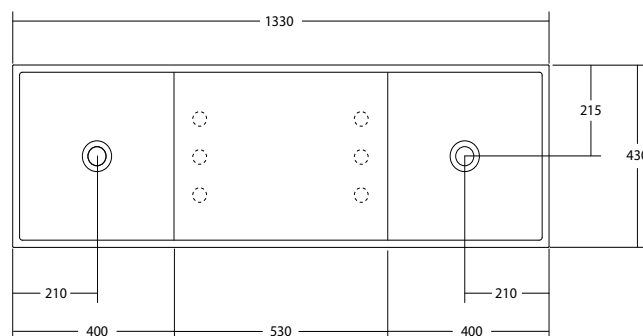

SPECIFICATIONS

Finishes:

Matt White

Softskin Finish:

Available refer to Softskin Finishes document

Dimensions:

1330mm x 430mm x 175mm

Designer:

32mm

Waste Supplied:

Yes - 32/40mm
With solid surface plug and pop-up waste

Weight:

37.7kg

Bowl Capacity:

7.2L x 2

Dimensions are shown in millimetres. Due to the handcrafted nature of Omvivo products measurements are subject to a +/- 5mm manufacturing tolerance.