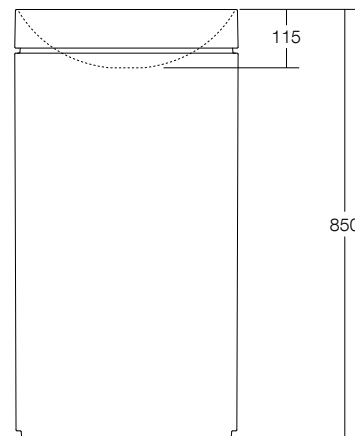

SPECIFICATIONS

Finishes:

Matt White

Softskin Finish:

Available, refer to Softskin Finishes document

Dimensions:

440mm x 76mm (basin), 850mm H Pedestal

Material:

Solid surface

Overflow:

Yes

Tap Holes:

0

Waste Size:

32mm

Waste Supplied:

Yes - 32/40mm - with chrome pop-up waste (white solid surface plug option available)

Weight:

8kg (Mono) 42kg (Pedestal complete)

Bowl Capacity:

5.4L

Dimensions are shown in millimetres. Due to the handcrafted nature of Omvivo products measurements are subject to a +/- 5mm manufacturing tolerance.