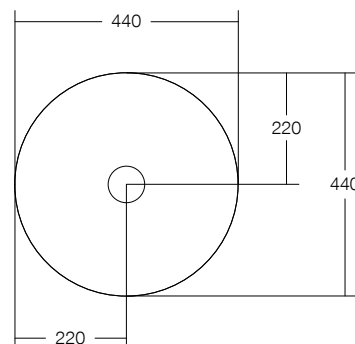

SPECIFICATIONS

Finishes:

Matt White

Softskin Finish:

Available, refer to Softskin Finishes document

Dimensions:

440mm x 76mm (basin), 850mm H Pedestal

Material:

Solid surface

Overflow:

Yes

Tap Holes:

0

Waste Size:

32mm

Waste Supplied:

Yes - 32/40mm - with chrome pop-up waste (white solid surface plug option available)

Weight:

8kg (Mono) 42kg (Pedestal complete)

Bowl Capacity:

5.4L

Dimensions are shown in millimetres. Due to the handcrafted nature of Omvivo products measurements are subject to a +/- 5mm manufacturing tolerance.