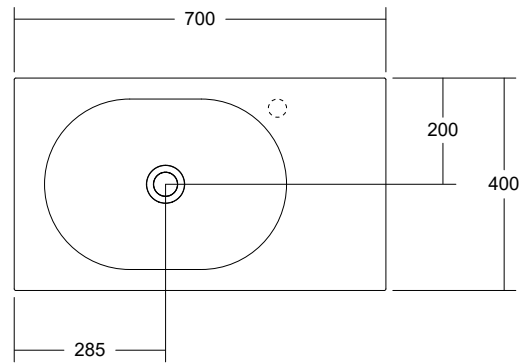

The Arki basins have a clever chic design featuring a contemporary capsule-shaped bowl, making them a statement piece in a number of environments.

MODELS:

470 | 700 | 900 | 1200 | 1500 | 1800

	470	700	900	1200	1500	1800
Finish	Matt White					
Softskin Available	No					
Dimensions (mm)	470 x 300 x 133	700 x 300 x 133	900 x 400 x 133	1200 x 400 x 135	1500 x 400 x 135	1800 x 400 x 135
Material	Solid Surface					
Overflow	Yes	Yes	Yes	Yes	Yes	No
Tap Holes	0 or 1 RH	0 or 1 RH	0 or 1 RH	0 or 1 RH	0 or 2	0 or 2
Waste Size	32mm					
Waste Supplied	Yes - 32/40mm With chrome solid surface plug and pop-up waste (white plug available)					
Weight	8kg	14kg	16kg	23kg	30kg	35kg
Bowl Capacity	3.8L	7.1L	7.1L	7.1L	7.1L x 2	7.1L x 2

Dimensions are shown in millimetres. Due to the handcrafted nature of Omvivo products measurements are subject to a +/- 5mm manufacturing tolerance.

ARKI 470

ARKI 700

ARKI 900

ARKI 1200

Dimensions are shown in millimetres. Due to the handcrafted nature of Omvivo products measurements are subject to a +/- 5mm manufacturing tolerance.

ARKI 1500 DOUBLE

ARKI 1800 DOUBLE

Dimensions are shown in millimetres. Due to the handcrafted nature of Omvivo products measurements are subject to a +/- 5mm manufacturing tolerance.