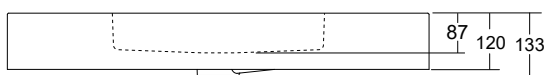

The Arki basins have a clever chic design featuring a contemporary capsule-shaped bowl, making them a statement piece in a number of environments.

MODELS:

470 | 700 | 900 | 1200 | 1500 | 1800

	470	700	900	1200	1500	1800
Finish	Matt White					
Softskin Available	No					
Dimensions (mm)	470 x 300 x 133	700 x 300 x 133	900 x 400 x 133	1200 x 400 x 135	1500 x 400 x 135	1800 x 400 x 135
Material	Solid Surface					
Overflow	Yes	Yes	Yes	Yes	Yes	No
Tap Holes	0 or 1 RH	0 or 1 RH	0 or 1 RH	0 or 1 RH	0 or 2	0 or 2
Waste Size	32mm					
Waste Supplied	Yes - 32/40mm With chrome solid surface plug and pop-up waste (white plug available)					
Weight	8kg	14kg	16kg	23kg	30kg	35kg
Bowl Capacity	3.8L	7.1L	7.1L	7.1L	7.1L x 2	7.1L x 2

Dimensions are shown in millimetres. Due to the handcrafted nature of Omvivo products measurements are subject to a +/- 5mm manufacturing tolerance.

ARKI 470

ARKI 700

ARKI 900

ARKI 1200

Dimensions are shown in millimetres. Due to the handcrafted nature of Omvivo products measurements are subject to a +/- 5mm manufacturing tolerance.

ARKI 1500 DOUBLE

ARKI 1800 DOUBLE

Dimensions are shown in millimetres. Due to the handcrafted nature of Omvivo products measurements are subject to a +/- 5mm manufacturing tolerance.