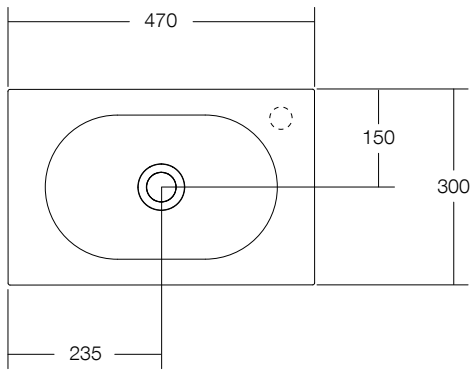

The Arki basins have a clever chic design featuring a contemporary capsule-shaped bowl, making them a statement piece in a number of environments.

MODELS:

470 | 700 | 900 | 1200 | 1500 | 1800

	470	700	900	1200	1500	1800
Finish	Matt White					
Softskin Available	No					
Dimensions (mm)	470 x 300 x 133	700 x 300 x 133	900 x 400 x 133	1200 x 400 x 135	1500 x 400 x 135	1800 x 400 x 135
Material	Solid Surface					
Overflow	Yes	Yes	Yes	Yes	Yes	No
Tap Holes	0 or 1 RH	0 or 1 RH	0 or 1 RH	0 or 1 RH	0 or 2	0 or 2
Waste Size	32mm					
Waste Supplied	Yes - 32/40mm With chrome solid surface plug and pop-up waste (white plug available)					
Weight	8kg	14kg	16kg	23kg	30kg	35kg
Bowl Capacity	3.8L	7.1L	7.1L	7.1L	7.1L x 2	7.1L x 2

Dimensions are shown in millimetres. Due to the handcrafted nature of Omvivo products measurements are subject to a +/- 5mm manufacturing tolerance.

ARKI 470

ARKI 700

ARKI 900

ARKI 1200

Dimensions are shown in millimetres. Due to the handcrafted nature of Omvivo products measurements are subject to a +/- 5mm manufacturing tolerance.

ARKI 1500 DOUBLE

ARKI 1800 DOUBLE

Dimensions are shown in millimetres. Due to the handcrafted nature of Omvivo products measurements are subject to a +/- 5mm manufacturing tolerance.