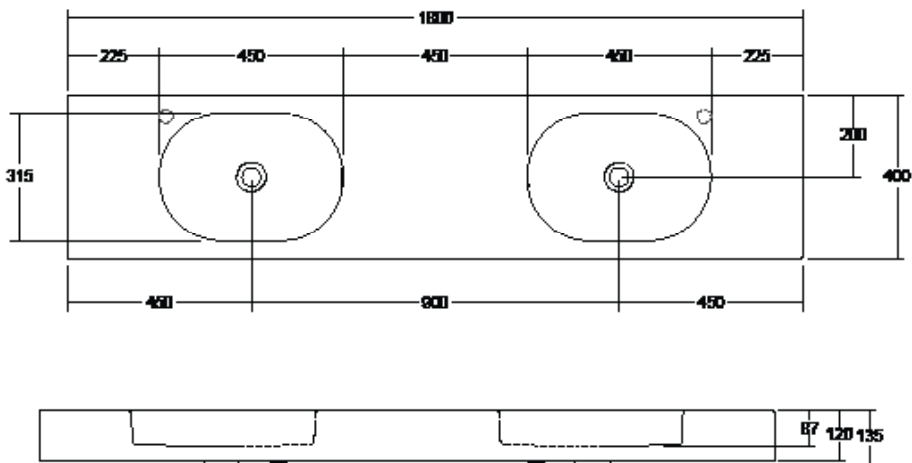

The Arki basins have a clever chic design featuring a contemporary capsule-shaped bowl, making them a statement piece in a number of environments.

MODELS:

470 | 700 | 900 | 1200 | 1500 | 1800

	470	700	900	1200	1500	1800
Finish	Matt White					
Softskin Available	No					
Dimensions (mm)	470 x 300 x 133	700 x 300 x 133	900 x 400 x 133	1200 x 400 x 135	1500 x 400 x 135	1800 x 400 x 135
Material	Solid Surface					
Overflow	Yes	Yes	Yes	Yes	Yes	No
Tap Holes	0 or 1 RH	0 or 1 RH	0 or 1 RH	0 or 1 RH	0 or 2	0 or 2
Waste Size	32mm					
Waste Supplied	Yes - 32/40mm With chrome solid surface plug and pop-up waste (white plug available)					
Weight	8kg	14kg	16kg	23kg	30kg	35kg
Bowl Capacity	3.8L	7.1L	7.1L	7.1L	7.1L x 2	7.1L x 2

Dimensions are shown in millimetres. Due to the handcrafted nature of Omvivo products measurements are subject to a +/- 5mm manufacturing tolerance.

ARKI 470

ARKI 700

ARKI 900

ARKI 1200

Dimensions are shown in millimetres. Due to the handcrafted nature of Omvivo products measurements are subject to a +/- 5mm manufacturing tolerance.

ARKI 1500 DOUBLE

ARKI 1800 DOUBLE

Dimensions are shown in millimetres. Due to the handcrafted nature of Omvivo products measurements are subject to a +/- 5mm manufacturing tolerance.