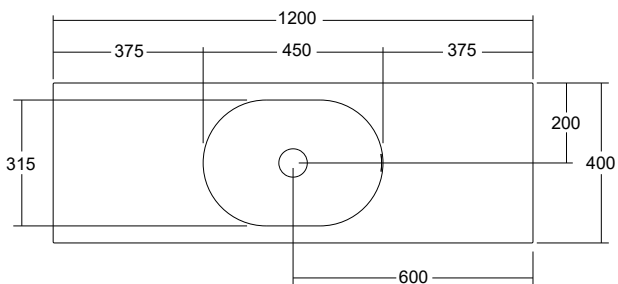

The Arki basins have a clever chic design featuring a contemporary capsule-shaped bowl, making them a statement piece in a number of environments.

MODELS:

470 | 700 | 900 | 1200 | 1500 | 1800

	470	700	900	1200	1500	1800
Finish	Matt White					
Softskin Available	No					
Dimensions (mm)	470 x 300 x 133	700 x 300 x 133	900 x 400 x 133	1200 x 400 x 135	1500 x 400 x 135	1800 x 400 x 135
Material	Solid Surface					
Overflow	Yes	Yes	Yes	Yes	Yes	No
Tap Holes	0 or 1 RH	0 or 1 RH	0 or 1 RH	0 or 1 RH	0 or 2	0 or 2
Waste Size	32mm					
Waste Supplied	Yes - 32/40mm With chrome solid surface plug and pop-up waste (white plug available)					
Weight	8kg	14kg	16kg	23kg	30kg	35kg
Bowl Capacity	3.8L	7.1L	7.1L	7.1L	7.1L x 2	7.1L x 2

Dimensions are shown in millimetres. Due to the handcrafted nature of Omvivo products measurements are subject to a +/- 5mm manufacturing tolerance.

ARKI 470

ARKI 700

ARKI 900

ARKI 1200

Dimensions are shown in millimetres. Due to the handcrafted nature of Omvivo products measurements are subject to a +/- 5mm manufacturing tolerance.

ARKI 1500 DOUBLE

ARKI 1800 DOUBLE

Dimensions are shown in millimetres. Due to the handcrafted nature of Omvivo products measurements are subject to a +/- 5mm manufacturing tolerance.