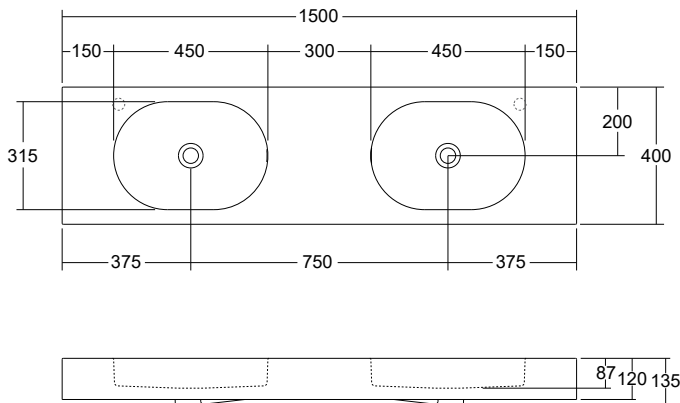

The Arki basins have a clever chic design featuring a contemporary capsule-shaped bowl, making them a statement piece in a number of environments.

MODELS:

470 | 700 | 900 | 1200 | 1500 | 1800

	470	700	900	1200	1500	1800
Finish	Matt White					
Softskin Available	No					
Dimensions (mm)	470 x 300 x 133	700 x 300 x 133	900 x 400 x 133	1200 x 400 x 135	1500 x 400 x 135	1800 x 400 x 135
Material	Solid Surface					
Overflow	Yes	Yes	Yes	Yes	Yes	No
Tap Holes	0 or 1 RH	0 or 1 RH	0 or 1 RH	0 or 1 RH	0 or 2	0 or 2
Waste Size	32mm					
Waste Supplied	Yes - 32/40mm With chrome solid surface plug and pop-up waste (white plug available)					
Weight	8kg	14kg	16kg	23kg	30kg	35kg
Bowl Capacity	3.8L	7.1L	7.1L	7.1L	7.1L x 2	7.1L x 2

Dimensions are shown in millimetres. Due to the handcrafted nature of Omvivo products measurements are subject to a +/- 5mm manufacturing tolerance.

ARKI 470

ARKI 700

ARKI 900

ARKI 1200

Dimensions are shown in millimetres. Due to the handcrafted nature of Omvivo products measurements are subject to a +/- 5mm manufacturing tolerance.

ARKI 1500 DOUBLE

ARKI 1800 DOUBLE

Dimensions are shown in millimetres. Due to the handcrafted nature of Omvivo products measurements are subject to a +/- 5mm manufacturing tolerance.