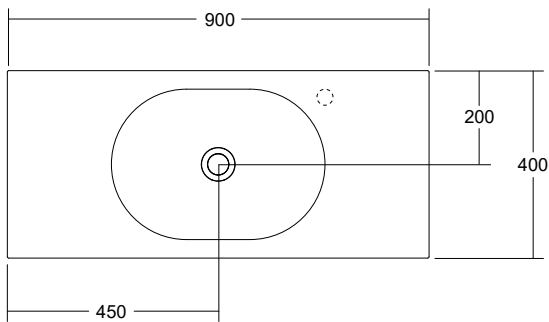

The Arki basins have a clever chic design featuring a contemporary capsule-shaped bowl, making them a statement piece in a number of environments.

MODELS:

470 | 700 | 900 | 1200 | 1500 | 1800

	470	700	900	1200	1500	1800
Finish	Matt White					
Softskin Available	No					
Dimensions (mm)	470 x 300 x 133	700 x 300 x 133	900 x 400 x 133	1200 x 400 x 135	1500 x 400 x 135	1800 x 400 x 135
Material	Solid Surface					
Overflow	Yes	Yes	Yes	Yes	Yes	No
Tap Holes	0 or 1 RH	0 or 1 RH	0 or 1 RH	0 or 1 RH	0 or 2	0 or 2
Waste Size	32mm					
Waste Supplied	Yes - 32/40mm With chrome solid surface plug and pop-up waste (white plug available)					
Weight	8kg	14kg	16kg	23kg	30kg	35kg
Bowl Capacity	3.8L	7.1L	7.1L	7.1L	7.1L x 2	7.1L x 2

Dimensions are shown in millimetres. Due to the handcrafted nature of Omvivo products measurements are subject to a +/- 5mm manufacturing tolerance.

ARKI 470

ARKI 700

ARKI 900

ARKI 1200

Dimensions are shown in millimetres. Due to the handcrafted nature of Omvivo products measurements are subject to a +/- 5mm manufacturing tolerance.

ARKI 1500 DOUBLE

ARKI 1800 DOUBLE

Dimensions are shown in millimetres. Due to the handcrafted nature of Omvivo products measurements are subject to a +/- 5mm manufacturing tolerance.