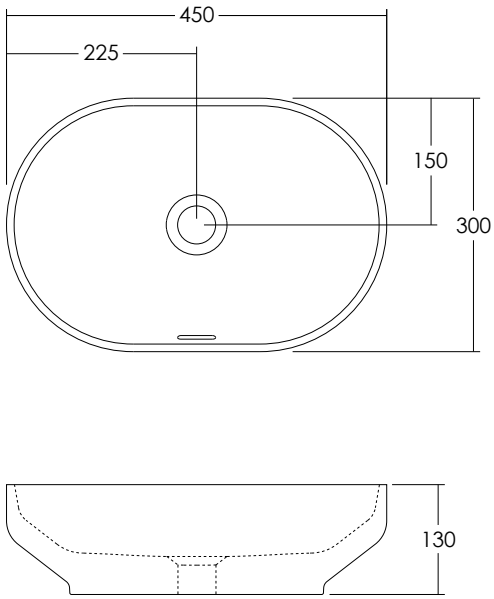

The Venice collection balances modern symmetry and classic beauty.

Venice:

450 Round Basin | 500 Oval Basin | 700 Oval Basin

400 Round Overflow Basin | 450 Oval Overflow Basin

500 Semi-Inset Basin

VENICE

	400 Round	450 Round	450 Oval	500	500 SI	700
Finish	Matt White					
Softskin Available	Yes - refer to Softskin Finishes document					
Dimensions (mm)	400 x 400 x 130	450 x 450 x 130	450 x 300 x 130	500 x 350 x 130	500 x 350 x 130	700 x 400 x 130
Material	Solid Surface					
Overflow	Yes	No	Yes	No	No	No
Waste Size	32mm					
Waste Supplied	Yes - 32/40mm With white solid surface plug and pop-up waste					
Weight	7.8kg	6kg	7.6kg	5kg	5kg	7.5kg
Bowl Capacity	2.7L	10L	2.8L	11L	11L	18L

Venice 400 Round Overflow Basin

Venice 450 Round Basin & Pedestal

Dimensions are shown in millimetres. Due to the handcrafted nature of Omvivo products measurements are subject to a +/- 5mm manufacturing tolerance.

VENICE

Venice 450 Oval Overflow Basin

Venice 500 Oval Basin

Venice 500 Oval Semi-Inset Basin

Dimensions are shown in millimetres. Due to the handcrafted nature of Omvivo products measurements are subject to a +/- 5mm manufacturing tolerance.

VENICE

Venice 700 Oval Basin

Dimensions are shown in millimetres. Due to the handcrafted nature of Omvivo products measurements are subject to a +/- 5mm manufacturing tolerance.