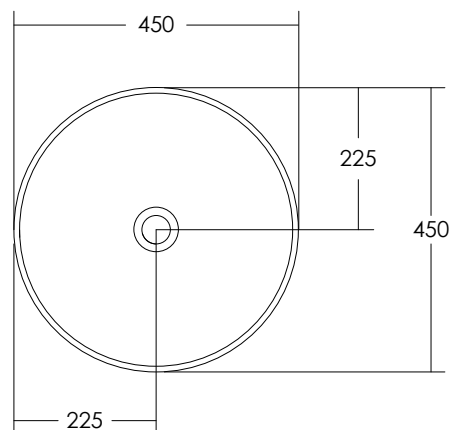

The Venice collection balances modern symmetry and classic beauty.

Venice:

450 Round Basin | 500 Oval Basin | 700 Oval Basin

400 Round Overflow Basin | 450 Oval Overflow Basin

500 Semi-Inset Basin

VENICE

	400 Round	450 Round	450 Oval	500	500 SI	700
Finish	Matt White					
Softskin Available	Yes - refer to Softskin Finishes document					
Dimensions (mm)	400 x 400 x 130	450 x 450 x 130	450 x 300 x 130	500 x 350 x 130	500 x 350 x 130	700 x 400 x 130
Material	Solid Surface					
Overflow	Yes	No	Yes	No	No	No
Waste Size	32mm					
Waste Supplied	Yes - 32/40mm With white solid surface plug and pop-up waste					
Weight	7.8kg	6kg	7.6kg	5kg	5kg	7.5kg
Bowl Capacity	2.7L	10L	2.8L	11L	11L	18L

Venice 400 Round Overflow Basin

Venice 450 Round Basin & Pedestal

Dimensions are shown in millimetres. Due to the handcrafted nature of Omvivo products measurements are subject to a +/- 5mm manufacturing tolerance.

VENICE

Venice 450 Oval Overflow Basin

Venice 500 Oval Basin

Venice 500 Oval Semi-Inset Basin

Dimensions are shown in millimetres. Due to the handcrafted nature of Omvivo products measurements are subject to a +/- 5mm manufacturing tolerance.

VENICE

Venice 700 Oval Basin

Dimensions are shown in millimetres. Due to the handcrafted nature of Omvivo products measurements are subject to a +/- 5mm manufacturing tolerance.