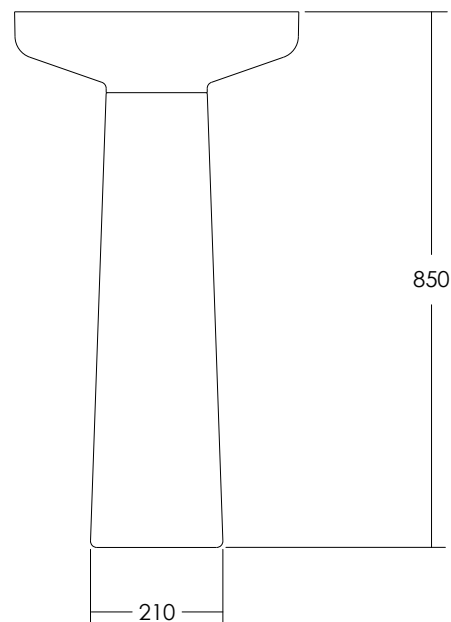

The Venice collection balances modern symmetry and classic beauty.

Venice:

450 Round Basin | 500 Oval Basin | 700 Oval Basin

400 Round Overflow Basin | 450 Oval Overflow Basin

500 Semi-Inset Basin

VENICE

	400 Round	450 Round	450 Oval	500	500 SI	700
Finish	Matt White					
Softskin Available	Yes - refer to Softskin Finishes document					
Dimensions (mm)	400 x 400 x 130	450 x 450 x 130	450 x 300 x 130	500 x 350 x 130	500 x 350 x 130	700 x 400 x 130
Material	Solid Surface					
Overflow	Yes	No	Yes	No	No	No
Waste Size	32mm					
Waste Supplied	Yes - 32/40mm With white solid surface plug and pop-up waste					
Weight	7.8kg	6kg	7.6kg	5kg	5kg	7.5kg
Bowl Capacity	2.7L	10L	2.8L	11L	11L	18L

Venice 400 Round Overflow Basin

Venice 450 Round Basin & Pedestal

Dimensions are shown in millimetres. Due to the handcrafted nature of Omvivo products measurements are subject to a +/- 5mm manufacturing tolerance.

VENICE

Venice 450 Oval Overflow Basin

Venice 500 Oval Basin

Venice 500 Oval Semi-Inset Basin

Dimensions are shown in millimetres. Due to the handcrafted nature of Omvivo products measurements are subject to a +/- 5mm manufacturing tolerance.

VENICE

Venice 700 Oval Basin

Dimensions are shown in millimetres. Due to the handcrafted nature of Omvivo products measurements are subject to a +/- 5mm manufacturing tolerance.