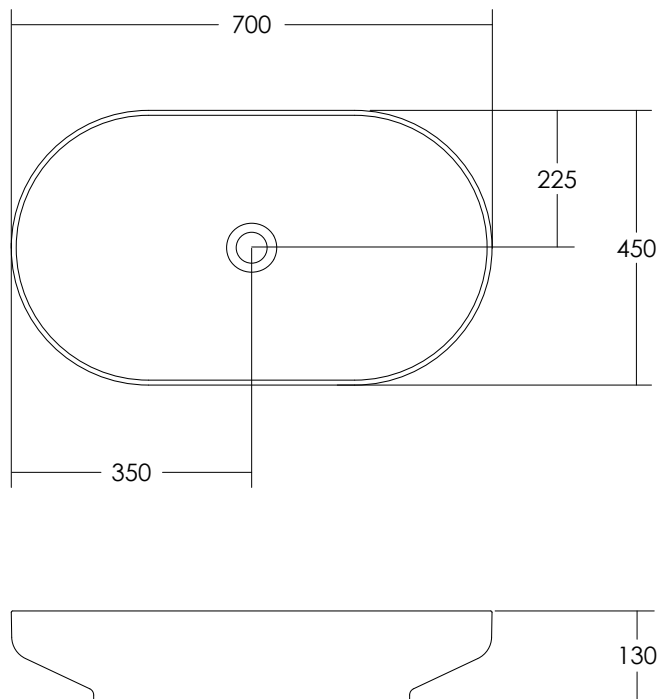

The Venice collection balances modern symmetry and classic beauty.

Venice:

450 Round Basin | 500 Oval Basin | 700 Oval Basin

400 Round Overflow Basin | 450 Oval Overflow Basin

500 Semi-Inset Basin

VENICE

	400 Round	450 Round	450 Oval	500	500 SI	700
Finish	Matt White					
Softskin Available	Yes - refer to Softskin Finishes document					
Dimensions (mm)	400 x 400 x 130	450 x 450 x 130	450 x 300 x 130	500 x 350 x 130	500 x 350 x 130	700 x 400 x 130
Material	Solid Surface					
Overflow	Yes	No	Yes	No	No	No
Waste Size	32mm					
Waste Supplied	Yes - 32/40mm With white solid surface plug and pop-up waste					
Weight	7.8kg	6kg	7.6kg	5kg	5kg	7.5kg
Bowl Capacity	2.7L	10L	2.8L	11L	11L	18L

Venice 400 Round Overflow Basin

Venice 450 Round Basin & Pedestal

Dimensions are shown in millimetres. Due to the handcrafted nature of Omvivo products measurements are subject to a +/- 5mm manufacturing tolerance.

VENICE

Venice 450 Oval Overflow Basin

Venice 500 Oval Basin

Venice 500 Oval Semi-Inset Basin

Dimensions are shown in millimetres. Due to the handcrafted nature of Omvivo products measurements are subject to a +/- 5mm manufacturing tolerance.

VENICE

Venice 700 Oval Basin

Dimensions are shown in millimetres. Due to the handcrafted nature of Omvivo products measurements are subject to a +/- 5mm manufacturing tolerance.