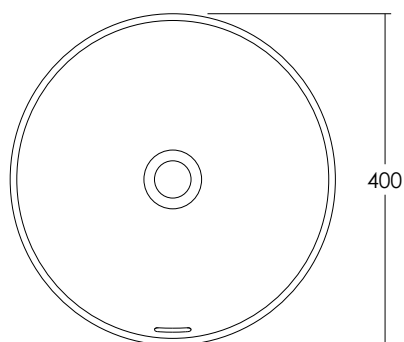

The Venice collection balances modern symmetry and classic beauty.

Venice:

450 Round Basin | 500 Oval Basin | 700 Oval Basin

400 Round Overflow Basin | 450 Oval Overflow Basin

500 Semi-Inset Basin

VENICE

	400 Round	450 Round	450 Oval	500	500 SI	700
Finish	Matt White					
Softskin Available	Yes - refer to Softskin Finishes document					
Dimensions (mm)	400 x 400 x 130	450 x 450 x 130	450 x 300 x 130	500 x 350 x 130	500 x 350 x 130	700 x 400 x 130
Material	Solid Surface					
Overflow	Yes	No	Yes	No	No	No
Waste Size	32mm					
Waste Supplied	Yes - 32/40mm With white solid surface plug and pop-up waste					
Weight	7.8kg	6kg	7.6kg	5kg	5kg	7.5kg
Bowl Capacity	2.7L	10L	2.8L	11L	11L	18L

Venice 400 Round Overflow Basin

Venice 450 Round Basin & Pedestal

Dimensions are shown in millimetres. Due to the handcrafted nature of Omvivo products measurements are subject to a +/- 5mm manufacturing tolerance.

VENICE

Venice 450 Oval Overflow Basin

Venice 500 Oval Basin

Venice 500 Oval Semi-Inset Basin

Dimensions are shown in millimetres. Due to the handcrafted nature of Omvivo products measurements are subject to a +/- 5mm manufacturing tolerance.

VENICE

Venice 700 Oval Basin

Dimensions are shown in millimetres. Due to the handcrafted nature of Omvivo products measurements are subject to a +/- 5mm manufacturing tolerance.