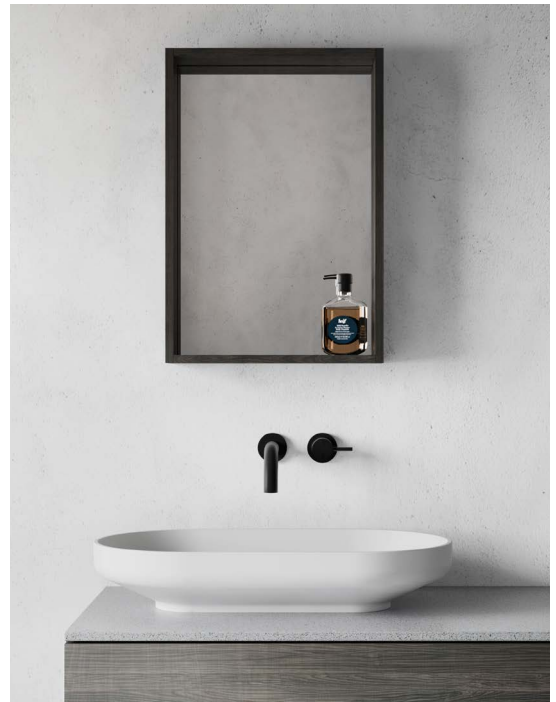

The Venice collection balances modern symmetry and classic beauty.

Venice:

450 Round Basin | 500 Oval Basin | 700 Oval Basin

400 Round Overflow Basin | 450 Oval Overflow Basin

500 Semi-Inset Basin

VENICE

	400 Round	450 Round	450 Oval	500	500 SI	700
Finish	Matt White					
Softskin Available	Yes - refer to Softskin Finishes document					
Dimensions (mm)	400 x 400 x 130	450 x 450 x 130	450 x 300 x 130	500 x 350 x 130	500 x 350 x 130	700 x 400 x 130
Material	Solid Surface					
Overflow	Yes	No	Yes	No	No	No
Waste Size	32mm					
Waste Supplied	Yes - 32/40mm With white solid surface plug and pop-up waste					
Weight	7.8kg	6kg	7.6kg	5kg	5kg	7.5kg
Bowl Capacity	2.7L	10L	2.8L	11L	11L	18L

Venice 400 Round Overflow Basin

Venice 450 Round Basin & Pedestal

Dimensions are shown in millimetres. Due to the handcrafted nature of Omvivo products measurements are subject to a +/- 5mm manufacturing tolerance.

VENICE

Venice 450 Oval Overflow Basin

Venice 500 Oval Basin

Venice 500 Oval Semi-Inset Basin

Dimensions are shown in millimetres. Due to the handcrafted nature of Omvivo products measurements are subject to a +/- 5mm manufacturing tolerance.

VENICE

Venice 700 Oval Basin

Dimensions are shown in millimetres. Due to the handcrafted nature of Omvivo products measurements are subject to a +/- 5mm manufacturing tolerance.