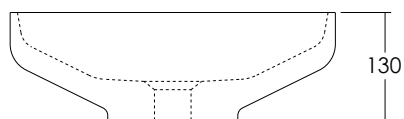

The Venice collection balances modern symmetry and classic beauty.

Venice:

450 Round Basin | 500 Oval Basin | 700 Oval Basin

400 Round Overflow Basin | 450 Oval Overflow Basin

500 Semi-Inset Basin

VENICE

	400 Round	450 Round	450 Oval	500	500 SI	700
Finish	Matt White					
Softskin Available	Yes - refer to Softskin Finishes document					
Dimensions (mm)	400 x 400 x 130	450 x 450 x 130	450 x 300 x 130	500 x 350 x 130	500 x 350 x 130	700 x 400 x 130
Material	Solid Surface					
Overflow	Yes	No	Yes	No	No	No
Waste Size	32mm					
Waste Supplied	Yes - 32/40mm With white solid surface plug and pop-up waste					
Weight	7.8kg	6kg	7.6kg	5kg	5kg	7.5kg
Bowl Capacity	2.7L	10L	2.8L	11L	11L	18L

Venice 400 Round Overflow Basin

Venice 450 Round Basin & Pedestal

Dimensions are shown in millimetres. Due to the handcrafted nature of Omvivo products measurements are subject to a +/- 5mm manufacturing tolerance.

VENICE

Venice 450 Oval Overflow Basin

Venice 500 Oval Basin

Venice 500 Oval Semi-Inset Basin

Dimensions are shown in millimetres. Due to the handcrafted nature of Omvivo products measurements are subject to a +/- 5mm manufacturing tolerance.

VENICE

Venice 700 Oval Basin

Dimensions are shown in millimetres. Due to the handcrafted nature of Omvivo products measurements are subject to a +/- 5mm manufacturing tolerance.