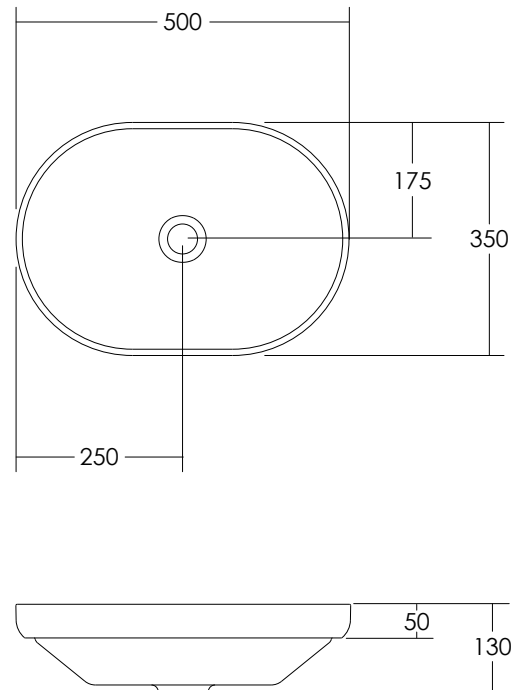

The Venice collection balances modern symmetry and classic beauty.

Venice:

450 Round Basin | 500 Oval Basin | 700 Oval Basin

400 Round Overflow Basin | 450 Oval Overflow Basin

500 Semi-Inset Basin

VENICE

	400 Round	450 Round	450 Oval	500	500 SI	700
Finish	Matt White					
Softskin Available	Yes - refer to Softskin Finishes document					
Dimensions (mm)	400 x 400 x 130	450 x 450 x 130	450 x 300 x 130	500 x 350 x 130	500 x 350 x 130	700 x 400 x 130
Material	Solid Surface					
Overflow	Yes	No	Yes	No	No	No
Waste Size	32mm					
Waste Supplied	Yes - 32/40mm With white solid surface plug and pop-up waste					
Weight	7.8kg	6kg	7.6kg	5kg	5kg	7.5kg
Bowl Capacity	2.7L	10L	2.8L	11L	11L	18L

Venice 400 Round Overflow Basin

Venice 450 Round Basin & Pedestal

Dimensions are shown in millimetres. Due to the handcrafted nature of Omvivo products measurements are subject to a +/- 5mm manufacturing tolerance.

VENICE

Venice 450 Oval Overflow Basin

Venice 500 Oval Basin

Venice 500 Oval Semi-Inset Basin

Dimensions are shown in millimetres. Due to the handcrafted nature of Omvivo products measurements are subject to a +/- 5mm manufacturing tolerance.

VENICE

Venice 700 Oval Basin

Dimensions are shown in millimetres. Due to the handcrafted nature of Omvivo products measurements are subject to a +/- 5mm manufacturing tolerance.