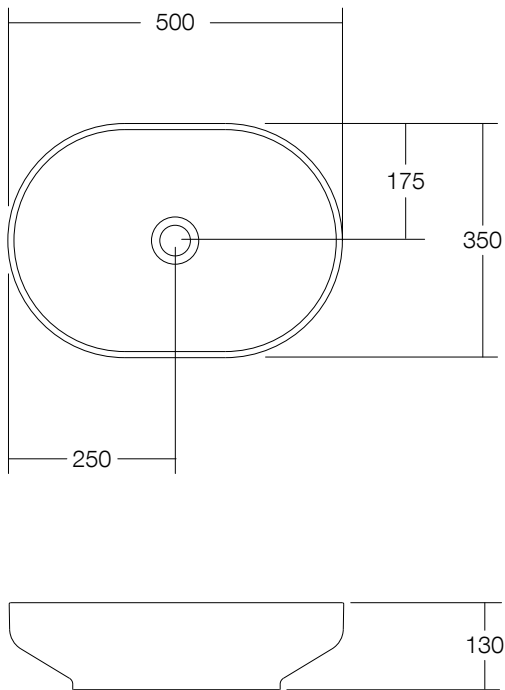

The Venice collection balances modern symmetry and classic beauty.

Venice:

450 Round Basin | 500 Oval Basin | 700 Oval Basin

400 Round Overflow Basin | 450 Oval Overflow Basin

500 Semi-Inset Basin

VENICE

	400 Round	450 Round	450 Oval	500	500 SI	700
Finish	Matt White					
Softskin Available	Yes - refer to Softskin Finishes document					
Dimensions (mm)	400 x 400 x 130	450 x 450 x 130	450 x 300 x 130	500 x 350 x 130	500 x 350 x 130	700 x 400 x 130
Material	Solid Surface					
Overflow	Yes	No	Yes	No	No	No
Waste Size	32mm					
Waste Supplied	Yes - 32/40mm With white solid surface plug and pop-up waste					
Weight	7.8kg	6kg	7.6kg	5kg	5kg	7.5kg
Bowl Capacity	2.7L	10L	2.8L	11L	11L	18L

Venice 400 Round Overflow Basin

Venice 450 Round Basin & Pedestal

Dimensions are shown in millimetres. Due to the handcrafted nature of Omvivo products measurements are subject to a +/- 5mm manufacturing tolerance.

VENICE

Venice 450 Oval Overflow Basin

Venice 500 Oval Basin

Venice 500 Oval Semi-Inset Basin

Dimensions are shown in millimetres. Due to the handcrafted nature of Omvivo products measurements are subject to a +/- 5mm manufacturing tolerance.

VENICE

Venice 700 Oval Basin

Dimensions are shown in millimetres. Due to the handcrafted nature of Omvivo products measurements are subject to a +/- 5mm manufacturing tolerance.